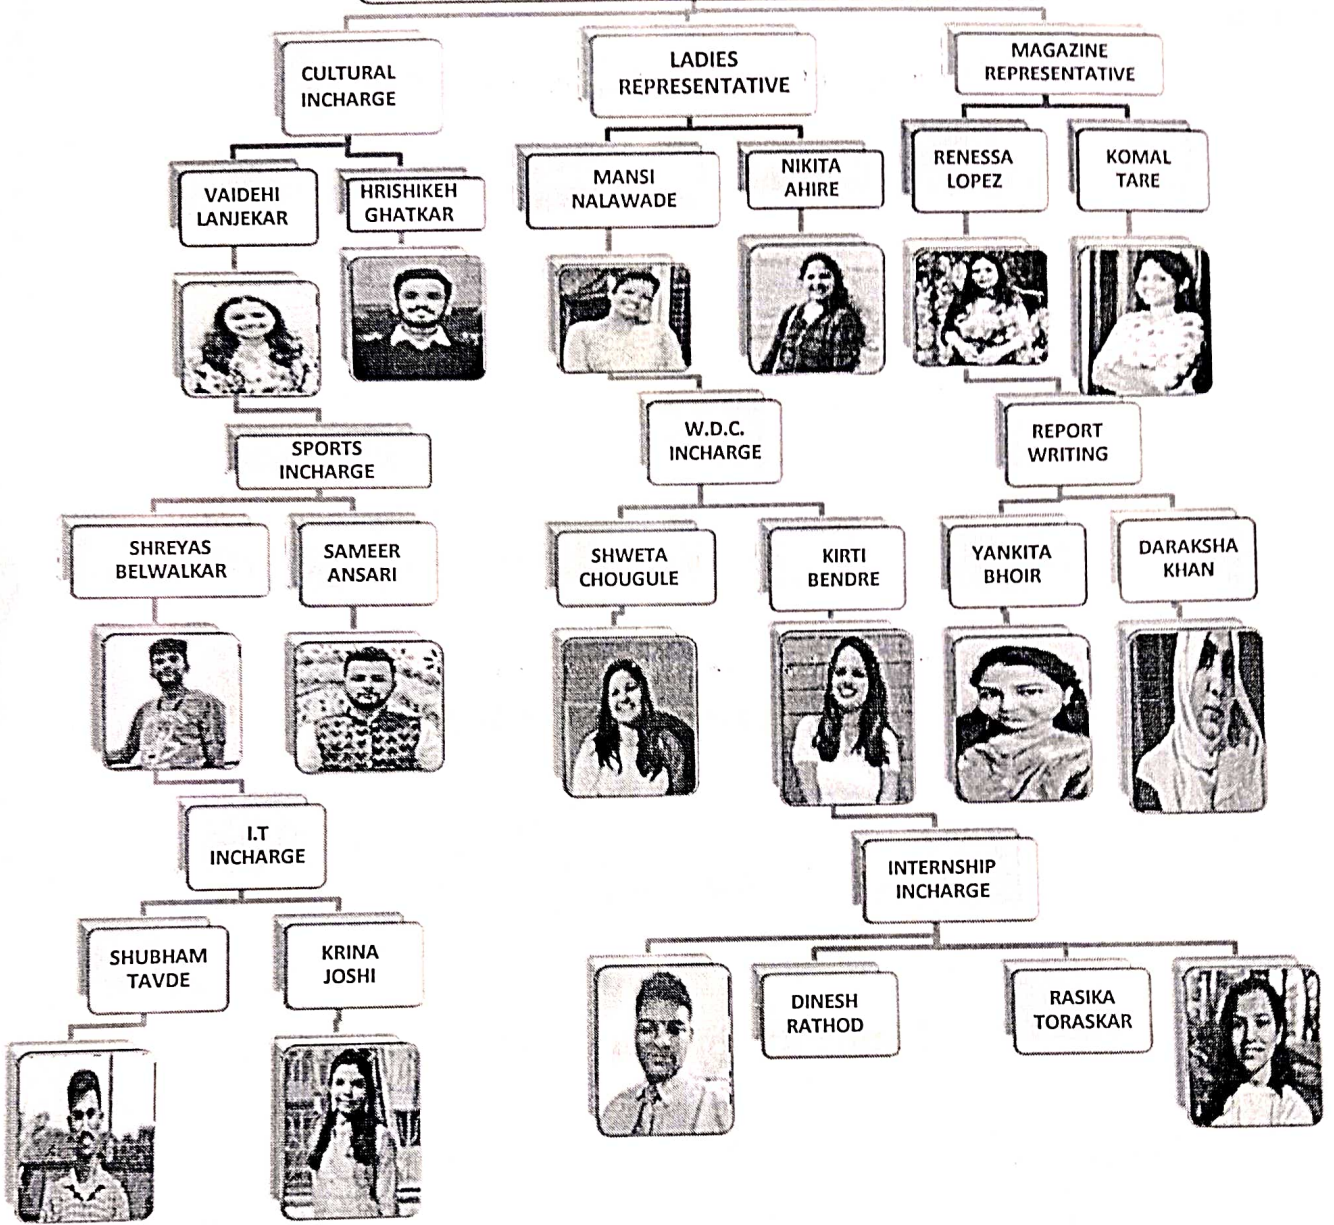

5.3.1

GOKHALE EDUCATION SOCIETY'S
COLLEGE OF EDUCATION AND RESEARCH
STUDENT COUNCIL 2023